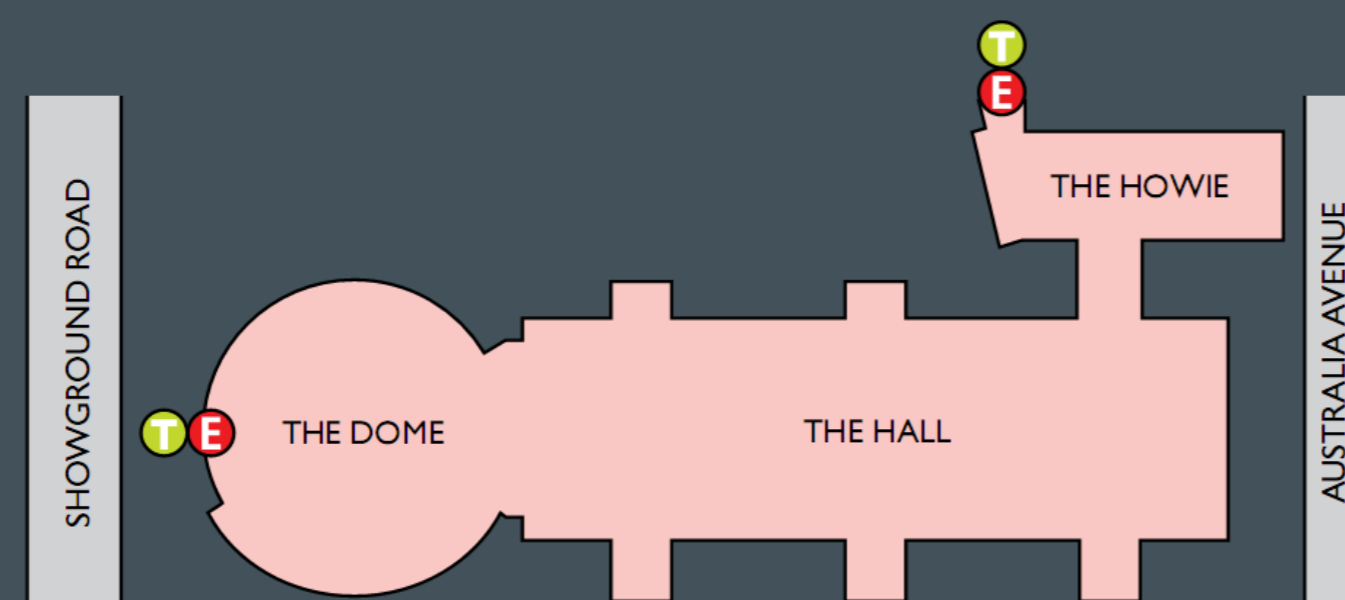

T Transport Pick Up/Drop Off Points **E** Entry/Exit Point

Expose yourself TO PRODUCTS, IDEAS, PEOPLE AND DISPLAYS. THE LATEST GIFTS & HOMEWARES ARE ON DISPLAY AT THE HOME & GIVING FAIR.

Registration enquiries:

Dear Customers,

DASCH will be showing a Fantastic New Range of over 400 items at the end of February.

The latest gifts and homewares will be displayed at the exhibition.

We will be at DG20, located at THE DOME. Thank you.