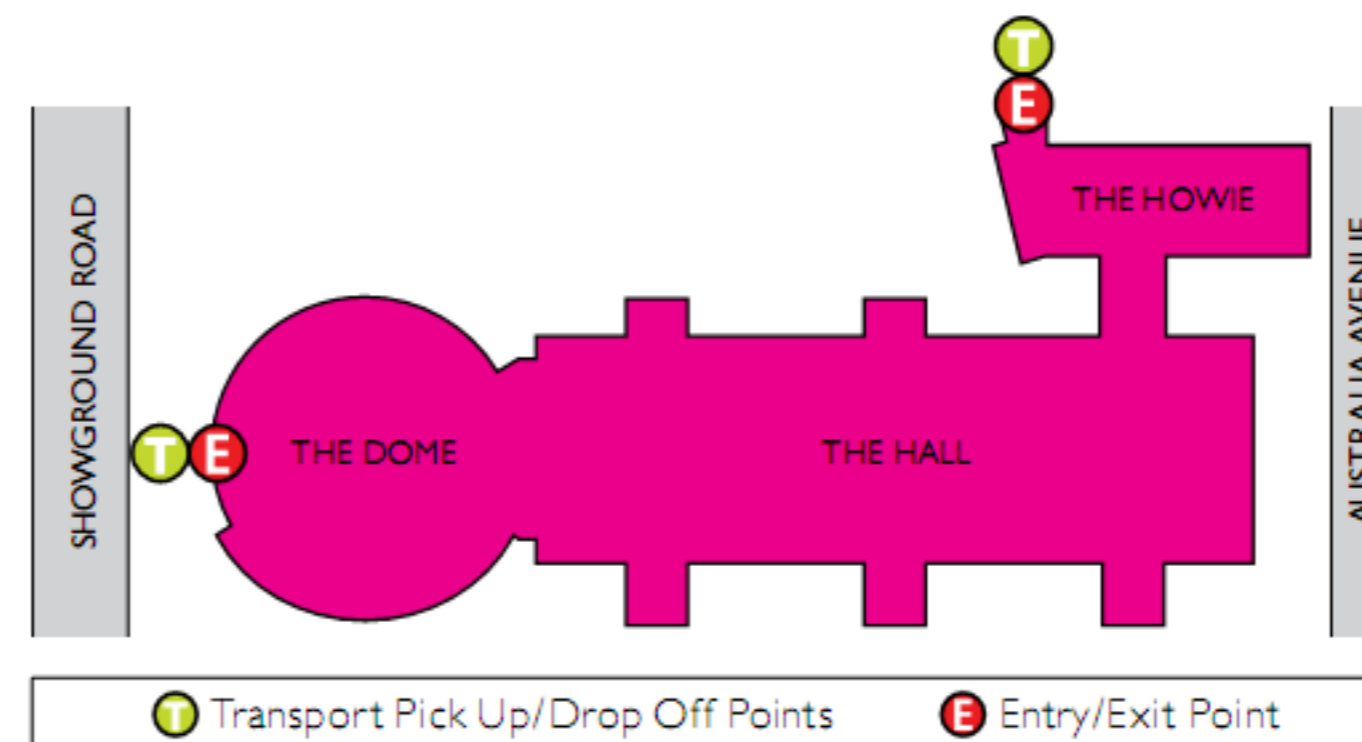

TO... IDEAS PRODUCTS

PEOPLE DISPLAYS

VISIT DASCH DESIGN

AT STAND DG20 THE DOME

PHONE: 02 9564 0760

The Dome stands shown as DA-DI and up to two numbers
The Hall stands shown as HA-HX and up to two numbers
The Howie stands shown as CA-CC and up to two numbers

The latest gifts & homewares are on display at the Home & Giving Fair.

27 FEBRUARY – 2 MARCH 2010

Saturday 27 February to Monday 1 March–9am to 6pm

Tuesday 2 March–9am to 4pm

SYDNEY SHOWGROUND

| Showground Road, Sydney Olympic Park NSW