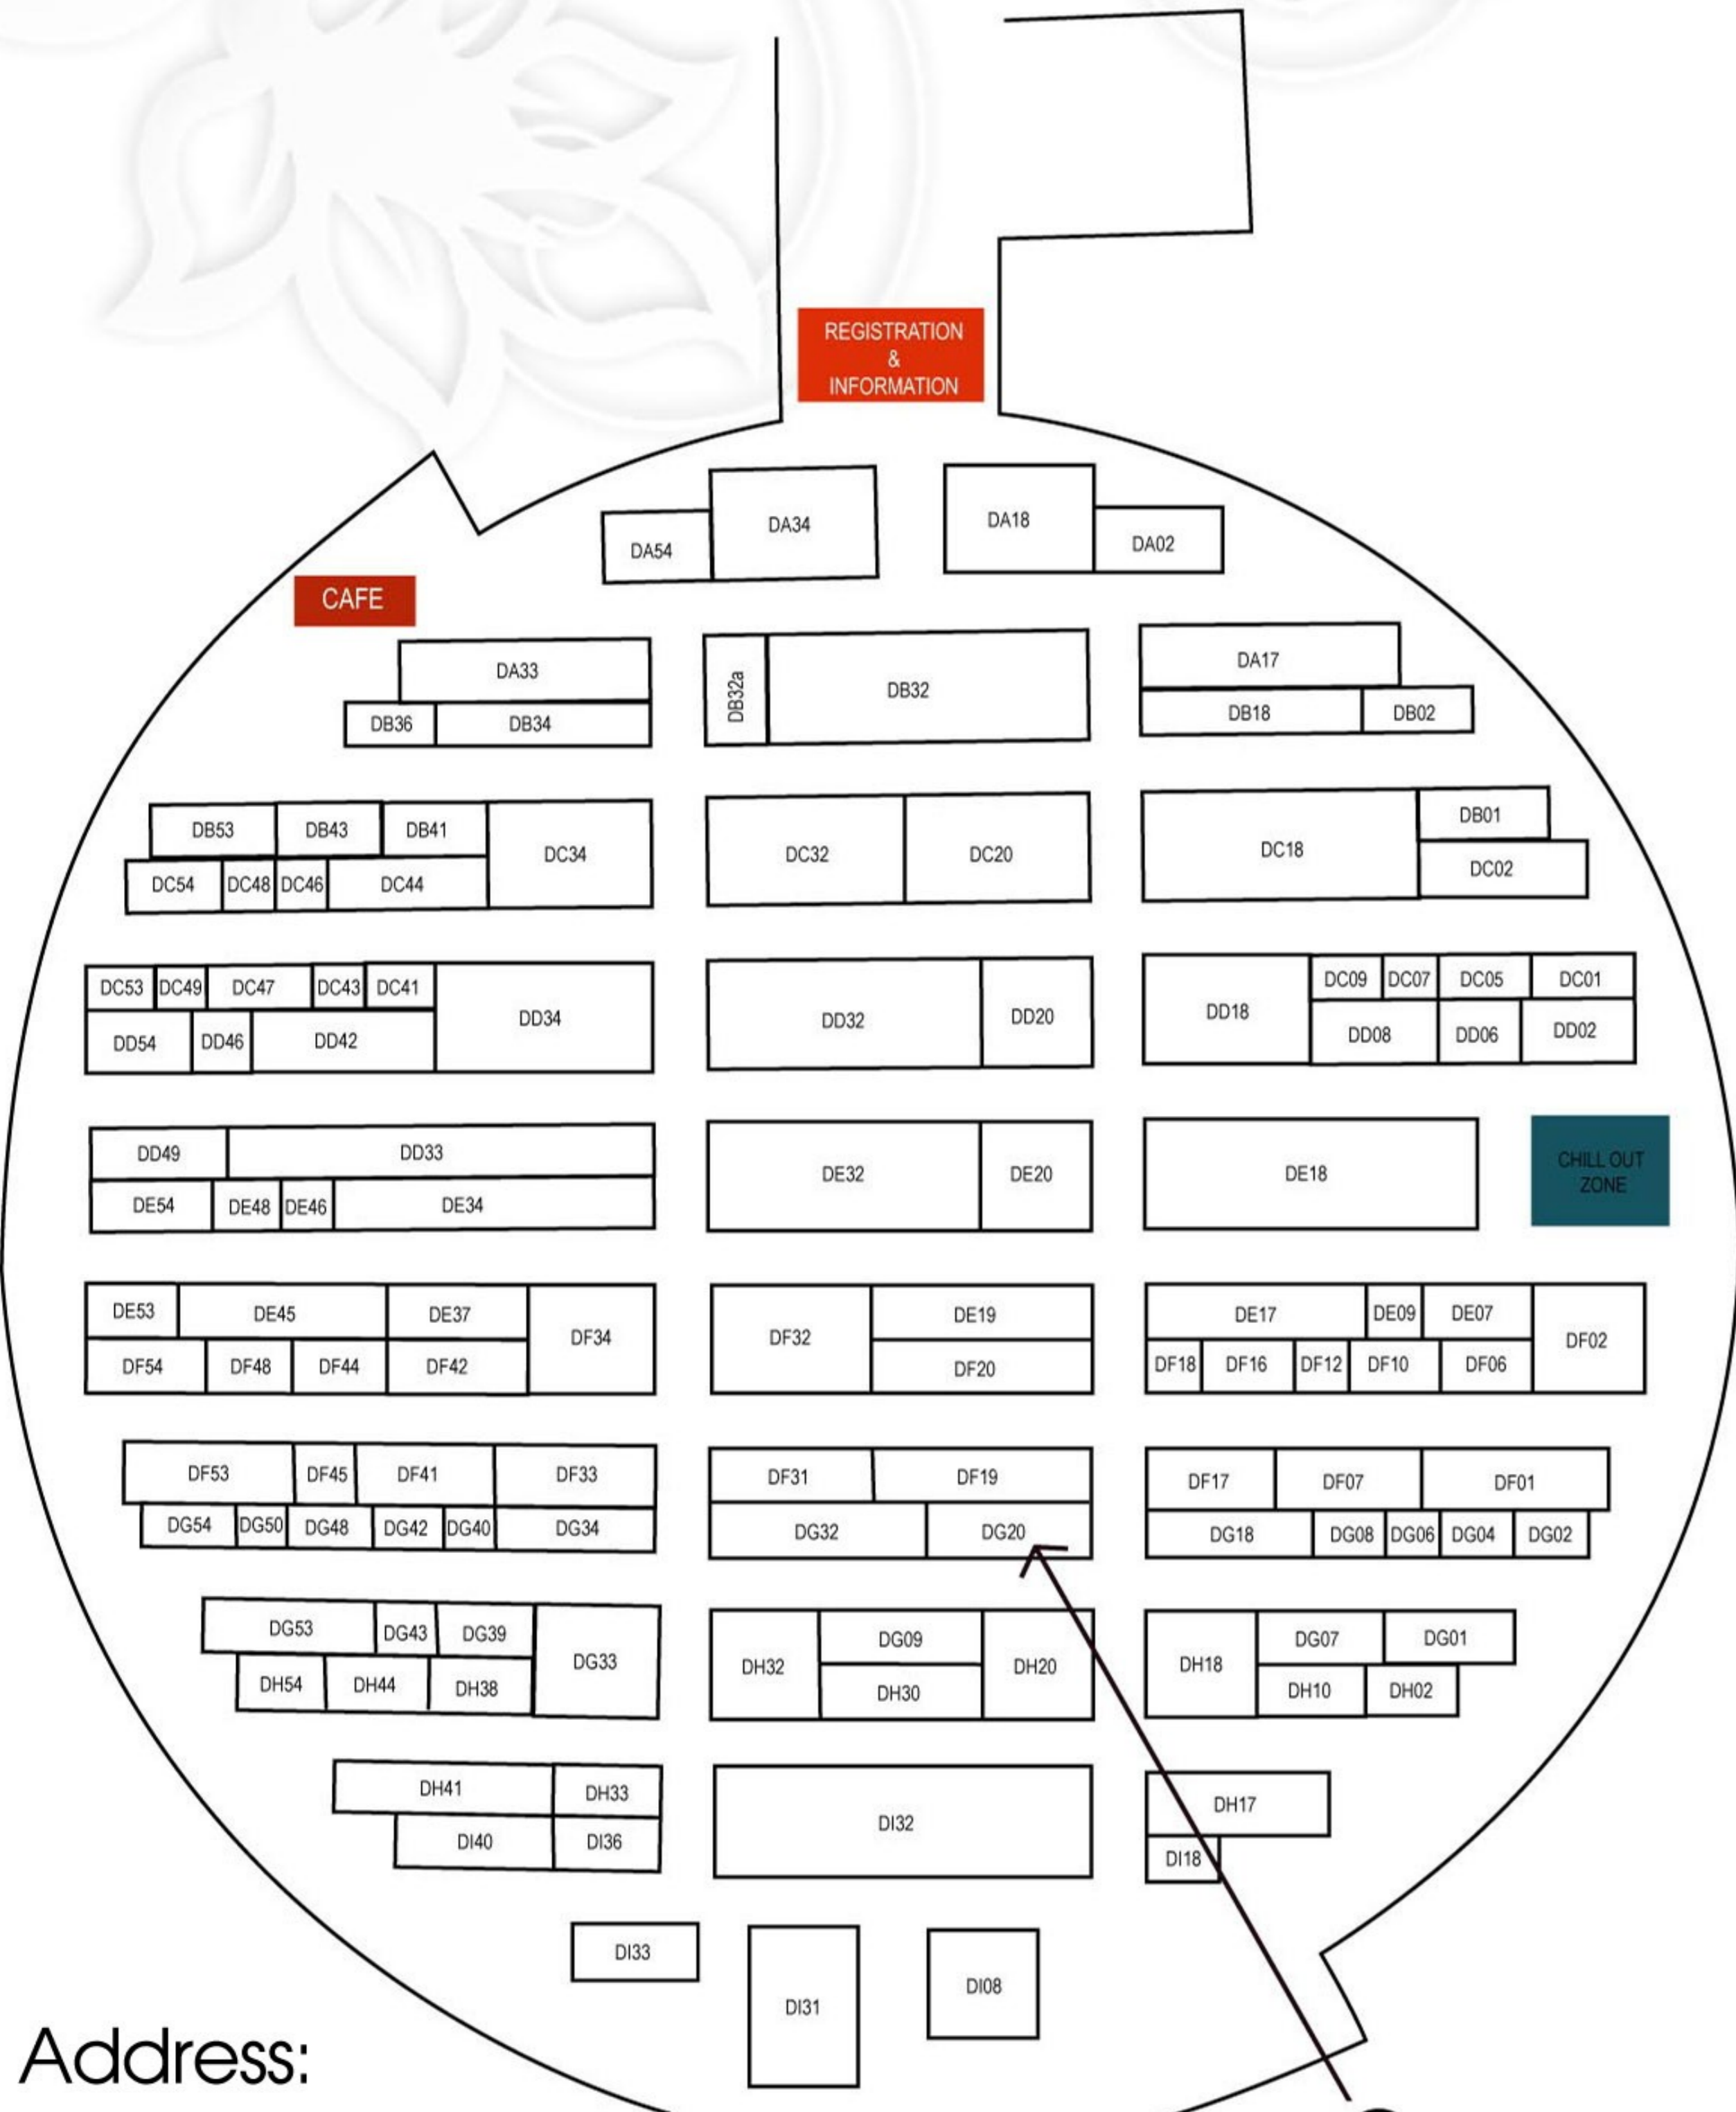

T Transport Pick Up/Drop Off Points **E** Entry/Exit Point

Expose yourself TO PRODUCTS, IDEAS, PEOPLE AND DISPLAYS. THE LATEST GIFTS & HOMEWARES ARE ON DISPLAY AT THE HOME & GIVING FAIR.

Registration enquiries:

The latest gifts & homewares are on display at the Home & Giving Fair.

27 FEBRUARY – 2 MARCH 2010

Saturday 27 February to Monday 1 March–9am to 6pm

Tuesday 2 March–9am to 4pm

SYDNEY SHOWGROUND

| Showground Road, Sydney Olympic Park NSW

Dear Customers,

DASCH will be showing a Fantastic New Range of over 400 items at the end of February.

The latest gifts and homewares will be displayed at the exhibition.

We will be at DG20, located at THE DOME. Thank you.