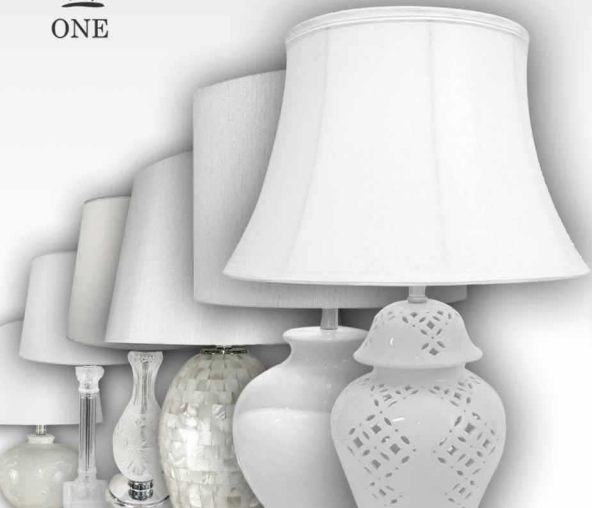

Switch One Lamp Catalogue Season Two

24157
Havana Lamp & Shade
80cm (h)