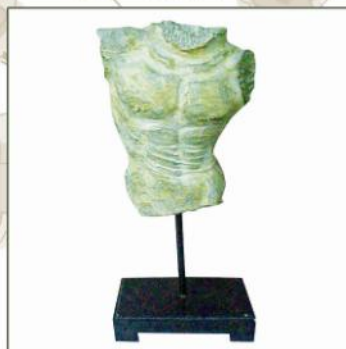

Ivory & Silver Glass Frame  
4" x 6"  
13133

Chateau Single Wine Box  
37cm x 13cm x 13cm  
40486

Armillary w/Black Metal  
56.5cm x 33.5cm  
19075

Providence Horse on Wood  
35.5cm (h)  
19071

Oriental Horse  
38cm (h)  
19064

Gate Bookends Set  
25cm x 29cm  
40491

Fleur-De-Lys Bookends Set  
22cm x 23.5cm  
40499

Square Lidded Box Set  
27cm x 20cm

Male Torso  
47cm (h)

Large Apollo Torso  
76cm (h)

( All measurements read Length, Width, Depth in Centimeters )